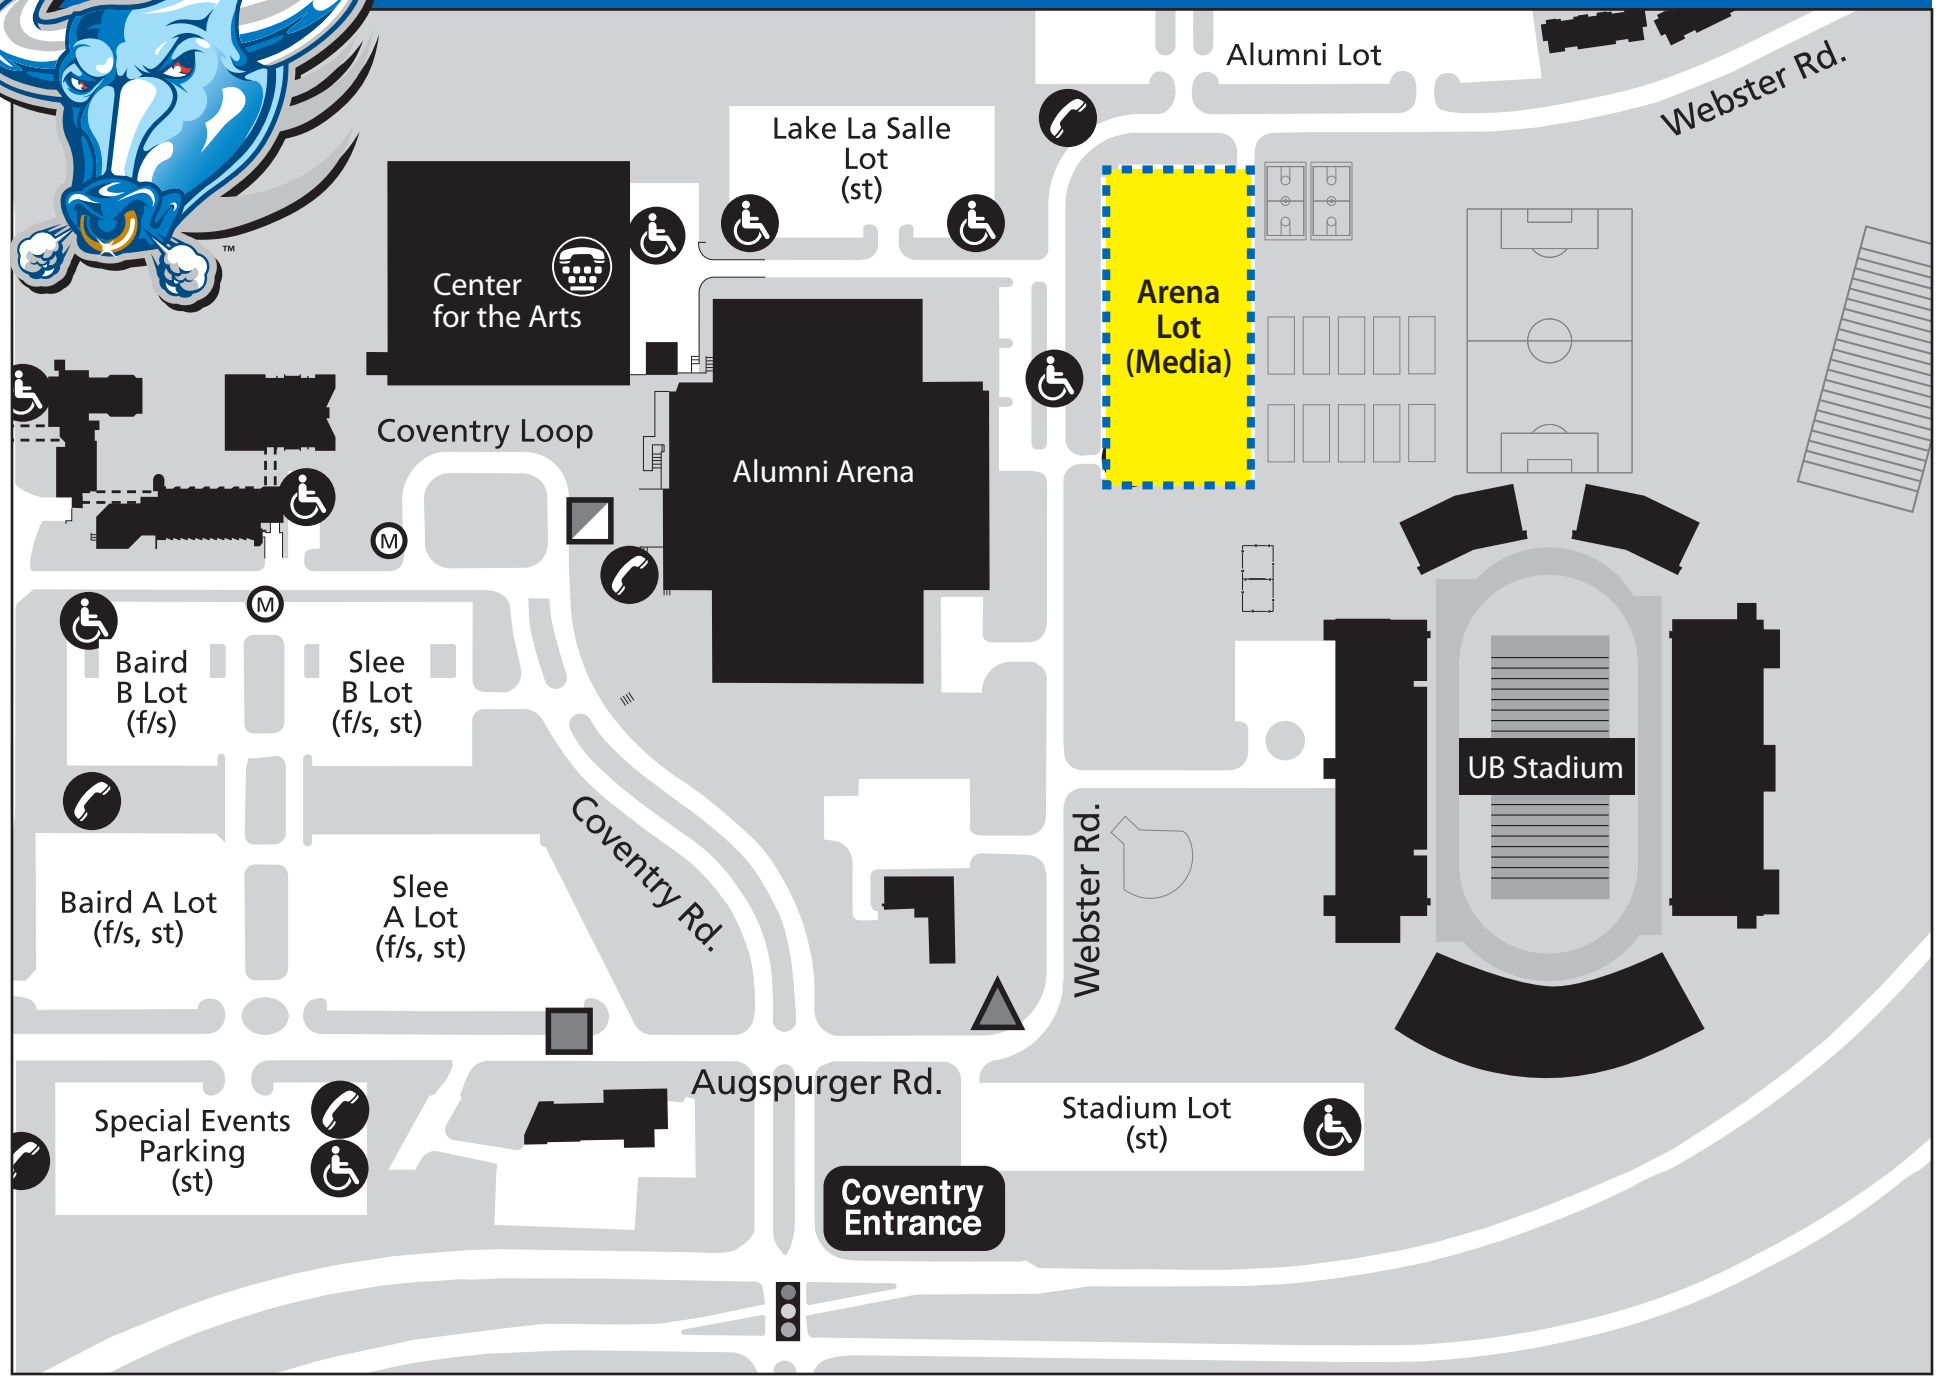

# UB Basketball MEDIA PARKING

Alumni Lot

Webster Rd.

Lake La Salle Lot (st)

Center for the Arts

Arena Lot (Media)

Coventry Loop

Alumni Arena

UB Stadium

Baird B Lot (f/s)

Slee B Lot (f/s, st)

Baird A Lot (f/s, st)

Slee A Lot (f/s, st)

Coventry Rd.

Webster Rd.

Augspurger Rd.

Special Events Parking (st)

Stadium Lot (st)

Coventry Entrance