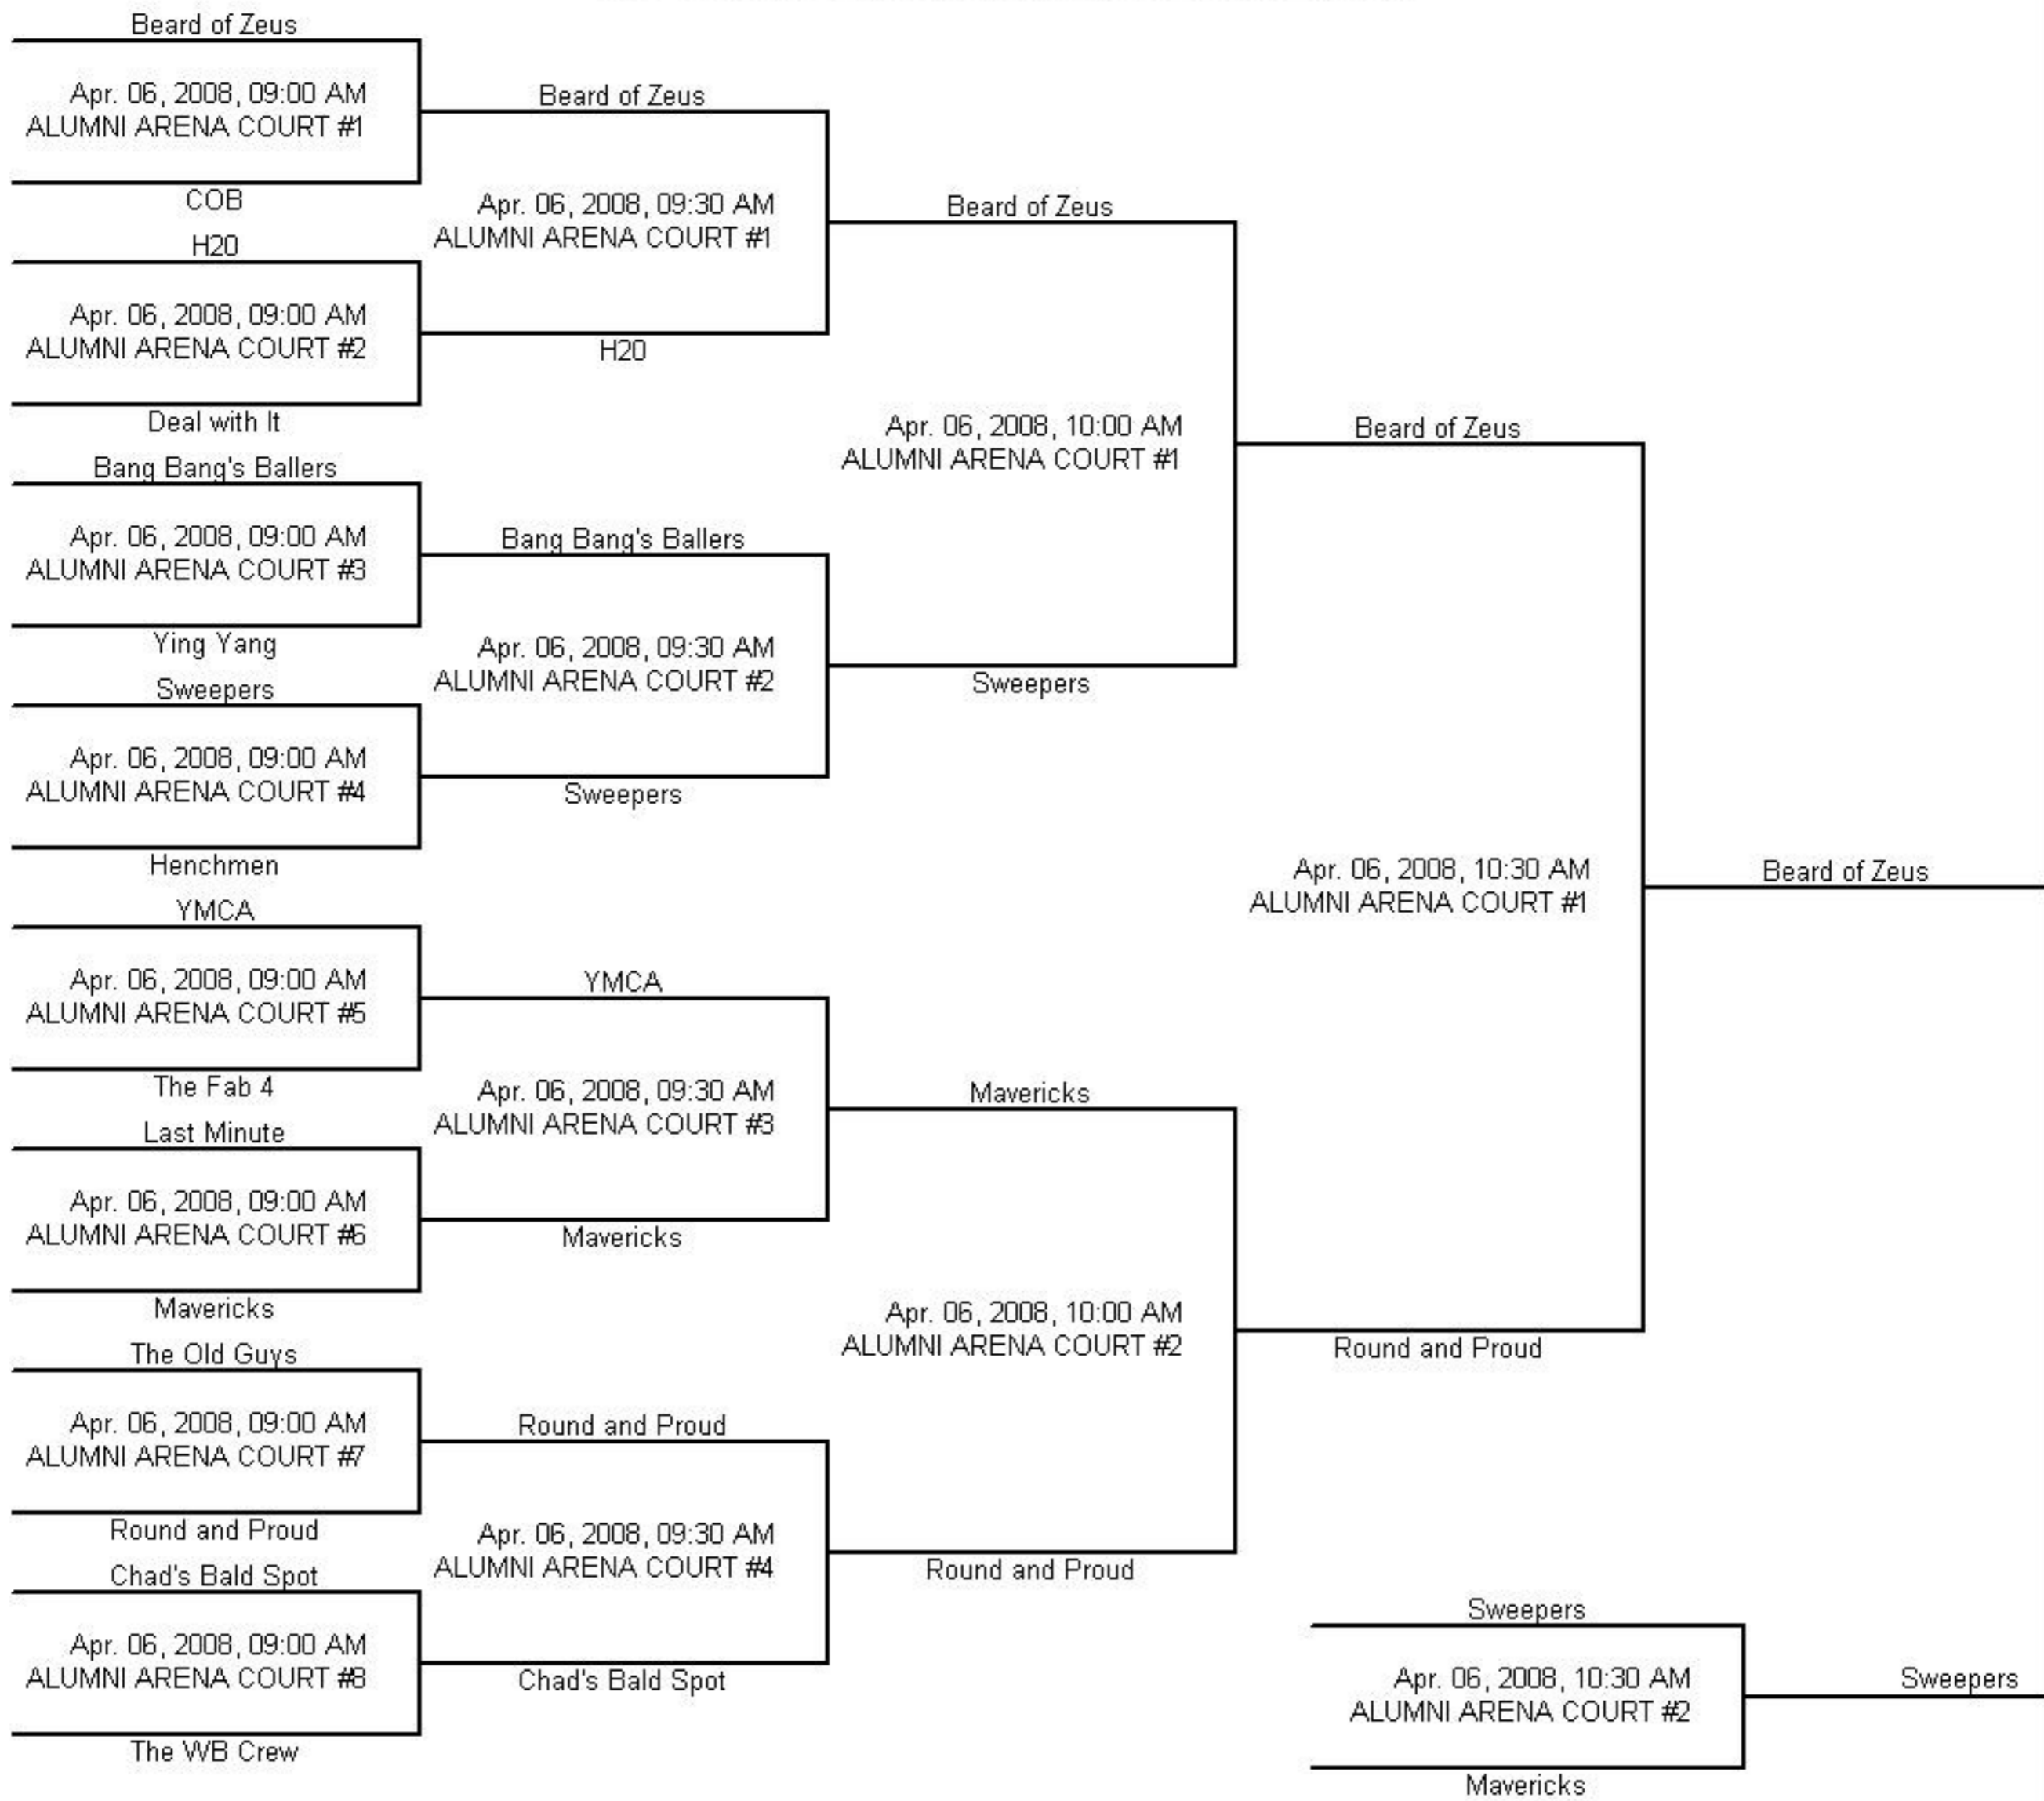

20-29 Men's Sunday Championship

Sunday's play is single elimination. Trophies will be awarded to 1st, 2nd, and 3rd place teams