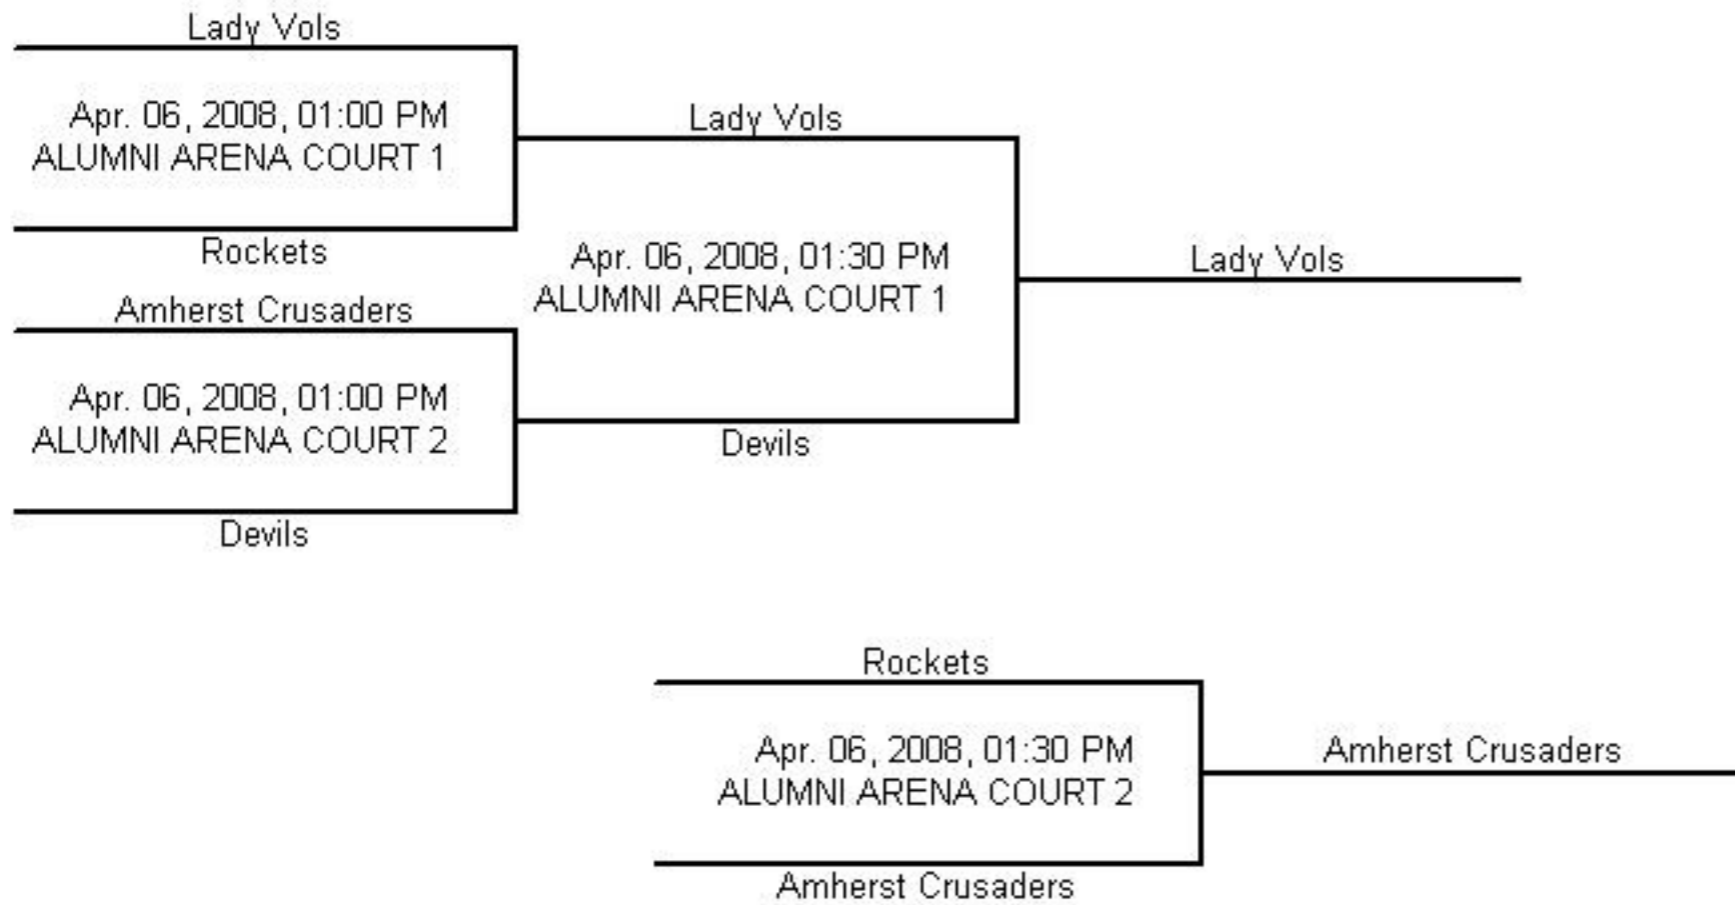

10-12 Girl's Sunday Championship Bracket

Sunday's play is single elimination. Trophies will be awarded to 1st, 2nd, and 3rd place teams